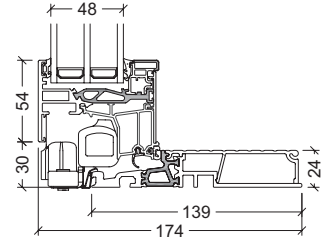

VELFAC 200 sliding casement door - thresholds

24mm alu/PA
element depth 149mm and 174mm

70mm pine with aluminium tread-plate
element depth 149mm and 174mm