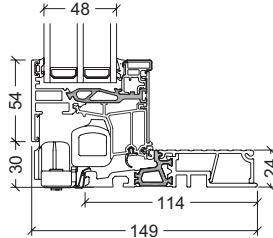

VELFAC 200 sliding casement door - thresholds

24mm alu/PA
element depth 149mm and 174mm

70mm pine with aluminium tread-plate
element depth 149mm and 174mm